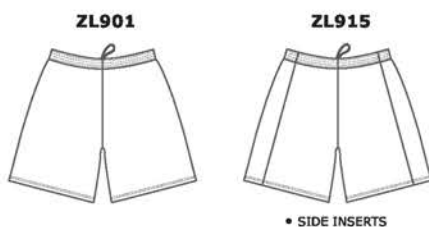

ZLB200 SERIES

STANDARD FEATURES

- SELF FABRIC V-NECK
- DOUBLE SHOULDERS
- HEMMED SLEEVES
- SIDE INSERTS

SIZES

ADULT: S - 2XL + OVERSIZE
YOUTH: S - XL

AVAILABLE IN GOALIE CUT

ZLB300 SERIES

STANDARD FEATURES

- SELF FABRIC V-NECK
- DOUBLE SHOULDERS
- HEMMED SLEEVES
- SIDE/SLEEVES INSERTS

SIZES

ADULT: S - 2XL + OVERSIZE
YOUTH: S - XL

AVAILABLE IN GOALIE CUT

ZLB400 SERIES

STANDARD FEATURES

- SELF FABRIC V-NECK
- DOUBLE SHOULDERS
- HEMMED SLEEVES
- SIDE/SLEEVES INSERTS

SIZES

ADULT: S - 2XL + OVERSIZE
YOUTH: S - XL

AVAILABLE IN GOALIE CUT

ZL900 SERIES

STANDARD FEATURES

- ELASTIC WAISTBAND WITH DRAWSTRING
- 9" INSEAM ADULT
- 7" INSEAM YOUTH
- 5" INSEAM LADIES

SIZES

ADULT: S - 2XL + OVERSIZE
YOUTH: S - XL
LADIES: XS - 2XL
+ OVERSIZE

ZL900P SERIES WITH SIDE POCKETS

STANDARD FEATURES

- ELASTIC WAISTBAND WITH DRAWSTRING
- SIDE POCKETS
- 9" INSEAM ADULT
- 7" INSEAM YOUTH
- 5" INSEAM LADIES

SIZES

ADULT: S - 2XL + OVERSIZE
YOUTH: S - XL
LADIES: XS - 2XL
+ OVERSIZE