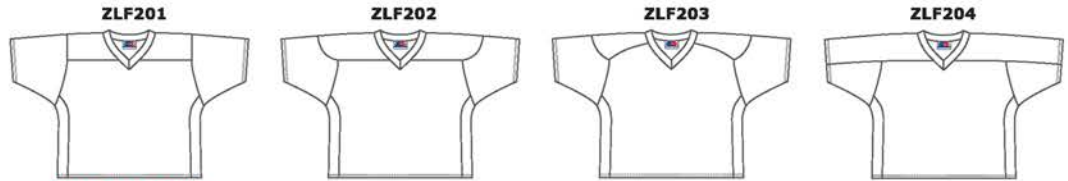

221
BLACK/WHITE

222
WHITE/BLACK

RACERBACK
JERSEY

CUSTOM SUBLIMATION FIELD LACROSSE PATTERNS

ZLF100 SERIES MEETS NFHS GUIDELINES

- STANDARD FEATURES**
- SELF FABRIC V-NECK
 - DOUBLE SHOULDERS
 - HEMMED SLEEVES

SIZES
ADULT: S - 2XL + OVERSIZE
YOUTH: S - XL

ZLF200 SERIES

- STANDARD FEATURES**
- SELF FABRIC V-NECK
 - DOUBLE SHOULDERS
 - HEMMED SLEEVES
 - 4" SIDE INSERTS

SIZES
ADULT: S - 2XL + OVERSIZE
YOUTH: S - XL