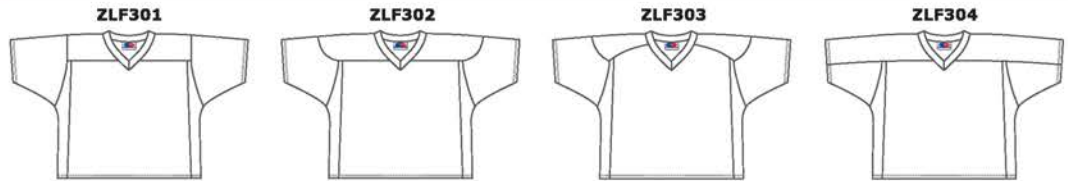

SIZES
ADULT: S - 2XL + OVERSIZE
YOUTH: S - XL

ZLF200 SERIES

- STANDARD FEATURES**
- SELF FABRIC V-NECK
 - DOUBLE SHOULDERS
 - HEMMED SLEEVES
 - 4" SIDE INSERTS

SIZES
ADULT: S - 2XL + OVERSIZE
YOUTH: S - XL

AVAILABLE AS ZLF201C
3" SIDE INSERTS
MEETS NFHS GUIDELINES

ZLF300 SERIES

- STANDARD FEATURES**
- SELF FABRIC V-NECK
 - DOUBLE SHOULDERS
 - HEMMED SLEEVES
 - 4" SIDE INSERTS

SIZES
ADULT: S - 2XL + OVERSIZE
YOUTH: S - XL

ZLF10 LADIES SERIES

- STANDARD FEATURES**
- SELF FABRIC V-NECK
 - HEMMED SLEEVES

SIZES
LADIES: XS - 2XL
+ OVERSIZE

• SET IN SLEEVES

• SADDLE SLEEVES

• SLEEVELESS

• SLEEVELESS
• RACER BACK

SUBLIMATED ZLR300 SERIES