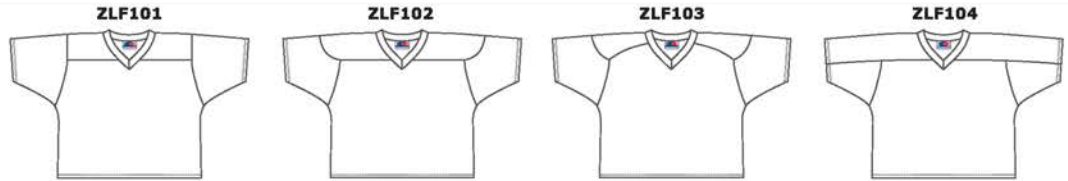

221
BLACK/WHITE

222
WHITE/BLACK

RACERBACK
JERSEY

CUSTOM SUBLIMATION FIELD LACROSSE PATTERNS

ZLF100 SERIES MEETS NFHS GUIDELINES

- STANDARD FEATURES**
- SELF FABRIC V-NECK
 - DOUBLE SHOULDERS
 - HEMMED SLEEVES

SIZES
ADULT: S - 2XL + OVERSIZE
YOUTH: S - XL

ZLF200 SERIES

- STANDARD FEATURES**
- SELF FABRIC V-NECK
 - DOUBLE SHOULDERS
 - HEMMED SLEEVES
 - 4" SIDE INSERTS

SIZES
ADULT: S - 2XL + OVERSIZE
YOUTH: S - XL