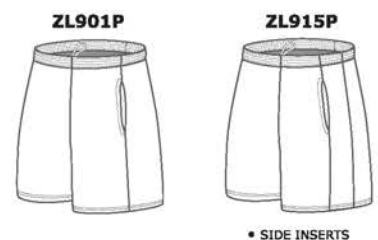

- SELF FABRIC V-NECK
- DOUBLE SHOULDERS
- HEMMED SLEEVES
- SIDE/SLEEVES INSERTS

SIZES

ADULT: S - 2XL + OVERSIZE
YOUTH: S - XL

AVAILABLE IN GOALIE CUT

ZLB400 SERIES

STANDARD FEATURES

- SELF FABRIC V-NECK
- DOUBLE SHOULDERS
- HEMMED SLEEVES
- SIDE/SLEEVES INSERTS

SIZES

ADULT: S - 2XL + OVERSIZE
YOUTH: S - XL

AVAILABLE IN GOALIE CUT

ZL900 SERIES

STANDARD FEATURES

- ELASTIC WAISTBAND WITH DRAWSTRING
- 9" INSEAM ADULT
- 7" INSEAM YOUTH
- 5" INSEAM LADIES

SIZES

ADULT: S - 2XL + OVERSIZE
YOUTH: S - XL
LADIES: XS - 2XL
+ OVERSIZE

ZL900P SERIES WITH SIDE POCKETS

STANDARD FEATURES

- ELASTIC WAISTBAND WITH DRAWSTRING
- SIDE POCKETS
- 9" INSEAM ADULT
- 7" INSEAM YOUTH
- 5" INSEAM LADIES

SIZES

ADULT: S - 2XL + OVERSIZE
YOUTH: S - XL
LADIES: XS - 2XL
+ OVERSIZE